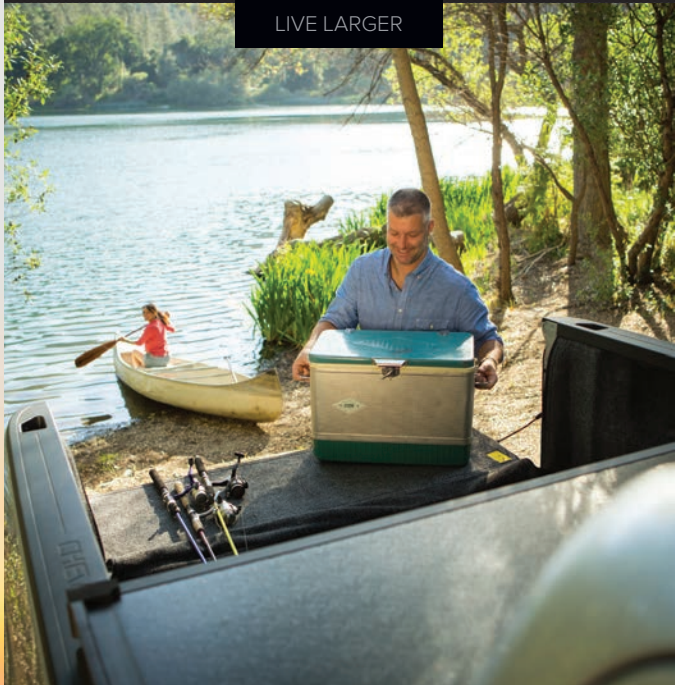

LIVE LARGER

VISIT US AT LEER.COM

View the video at LEER.com/TrilogyVideo

A member company of Truck Accessories Group, LLC

This brochure is based on the latest product information available at the time of publication. LEER reserves the right to make changes in standard features, price, color, materials, equipment, specifications and models at any time without notice or prior obligation. Refer to your LEER dealer for complete product information.

LIVE LARGER